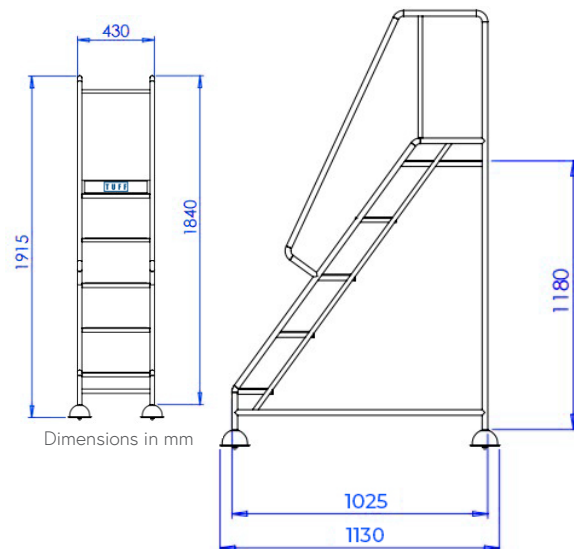

Light Grey

Hassle-free assembly for domed castors

Easy access to out-of-reach places

Configurations

Tread	H x W x D mm	Platform Height mm	Anti-Slip	Ribbed Ruber
2	1100 x 535 x 695	502	74062025	74062029
3	1360 x 535 x 855	780	74062026	74062030
4	1773 x 535 x 1025	1003	74062027	74062031
5	1915 x 535 x 1130	1250	74062028	74062032

Anti-Slip Treads

Ribbed Rubber Treads

2 TREAD DIAGRAM

3 TREAD DIAGRAM

Configurations

Tread	H x W x D mm	Platform Height mm	Anti-Slip	Ribbed Ruber
2	1100 x 535 x 695	502	74062025	74062029
3	1360 x 535 x 855	780	74062026	74062030

Anti-Slip Treads

Ribbed Rubber Treads

4 TREAD DIAGRAM

5 TREAD DIAGRAM

Configurations

Tread	H x W x D mm	Platform Height mm	Anti-Slip	Ribbed Ruber
4	1773 x 535 x 1025	1003	74062027	74062031
5	1915 x 535 x 1130	1250	74062028	74062032