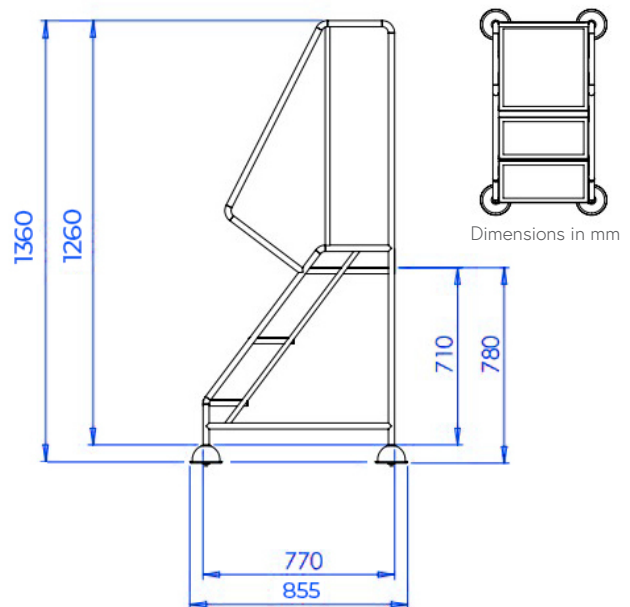

Light Grey

Hassle-free assembly for domed castors

Easy access to out-of-reach places

Configurations

Tread	H x W x D mm	Platform Height mm	Anti-Slip	Ribbed Ruber
2	1100 x 535 x 695	502	74062025	74062029
3	1360 x 535 x 855	780	74062026	74062030
4	1773 x 535 x 1025	1003	74062027	74062031
5	1915 x 535 x 1130	1250	74062028	74062032

Anti-Slip Treads

Ribbed Rubber Treads

2 TREAD DIAGRAM

3 TREAD DIAGRAM

Configurations

Tread	H x W x D mm	Platform Height mm	Anti-Slip	Ribbed Ruber
2	1100 x 535 x 695	502	74062025	74062029
3	1360 x 535 x 855	780	74062026	74062030

Anti-Slip Treads

Ribbed Rubber Treads

4 TREAD DIAGRAM

5 TREAD DIAGRAM

Configurations

Tread	H x W x D mm	Platform Height mm	Anti-Slip	Ribbed Ruber
4	1773 x 535 x 1025	1003	74062027	74062031
5	1915 x 535 x 1130	1250	74062028	74062032