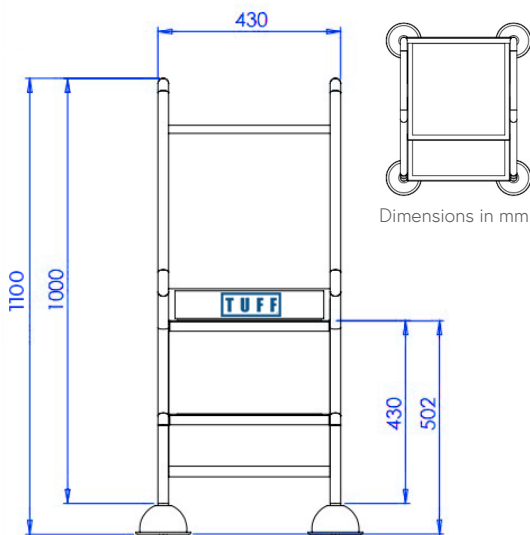

Light Grey

Hassle-free assembly for domed castors

Easy access to out-of-reach places

Configurations

Tread	H x W x D mm	Platform Height mm	Anti-Slip	Ribbed Ruber
2	1100 x 535 x 695	502	74062025	74062029
3	1360 x 535 x 855	780	74062026	74062030
4	1773 x 535 x 1025	1003	74062027	74062031
5	1915 x 535 x 1130	1250	74062028	74062032

Anti-Slip Treads

Ribbed Rubber Treads

2 TREAD DIAGRAM

3 TREAD DIAGRAM

Configurations

Tread	H x W x D mm	Platform Height mm	Anti-Slip	Ribbed Ruber
2	1100 x 535 x 695	502	74062025	74062029
3	1360 x 535 x 855	780	74062026	74062030

Anti-Slip Treads

Ribbed Rubber Treads

4 TREAD DIAGRAM

5 TREAD DIAGRAM

Configurations

Tread	H x W x D mm	Platform Height mm	Anti-Slip	Ribbed Ruber
4	1773 x 535 x 1025	1003	74062027	74062031
5	1915 x 535 x 1130	1250	74062028	74062032