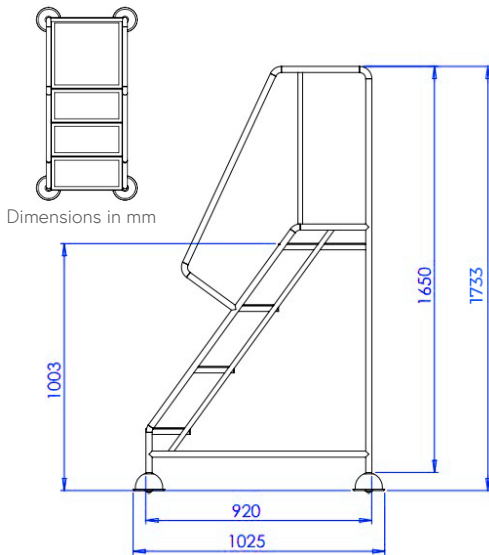

Light Grey

Hassle-free assembly for domed castors

Easy access to out-of-reach places

Configurations

Tread	H x W x D mm	Platform Height mm	Anti-Slip	Ribbed Ruber
2	1100 x 535 x 695	502	74062025	74062029
3	1360 x 535 x 855	780	74062026	74062030
4	1773 x 535 x 1025	1003	74062027	74062031
5	1915 x 535 x 1130	1250	74062028	74062032

Anti-Slip Treads

Ribbed Rubber Treads

2 TREAD DIAGRAM

3 TREAD DIAGRAM

Configurations

Tread	H x W x D mm	Platform Height mm	Anti-Slip	Ribbed Ruber
2	1100 x 535 x 695	502	74062025	74062029
3	1360 x 535 x 855	780	74062026	74062030

Anti-Slip Treads

Ribbed Rubber Treads

4 TREAD DIAGRAM

5 TREAD DIAGRAM

Configurations

Tread	H x W x D mm	Platform Height mm	Anti-Slip	Ribbed Ruber
4	1773 x 535 x 1025	1003	74062027	74062031
5	1915 x 535 x 1130	1250	74062028	74062032